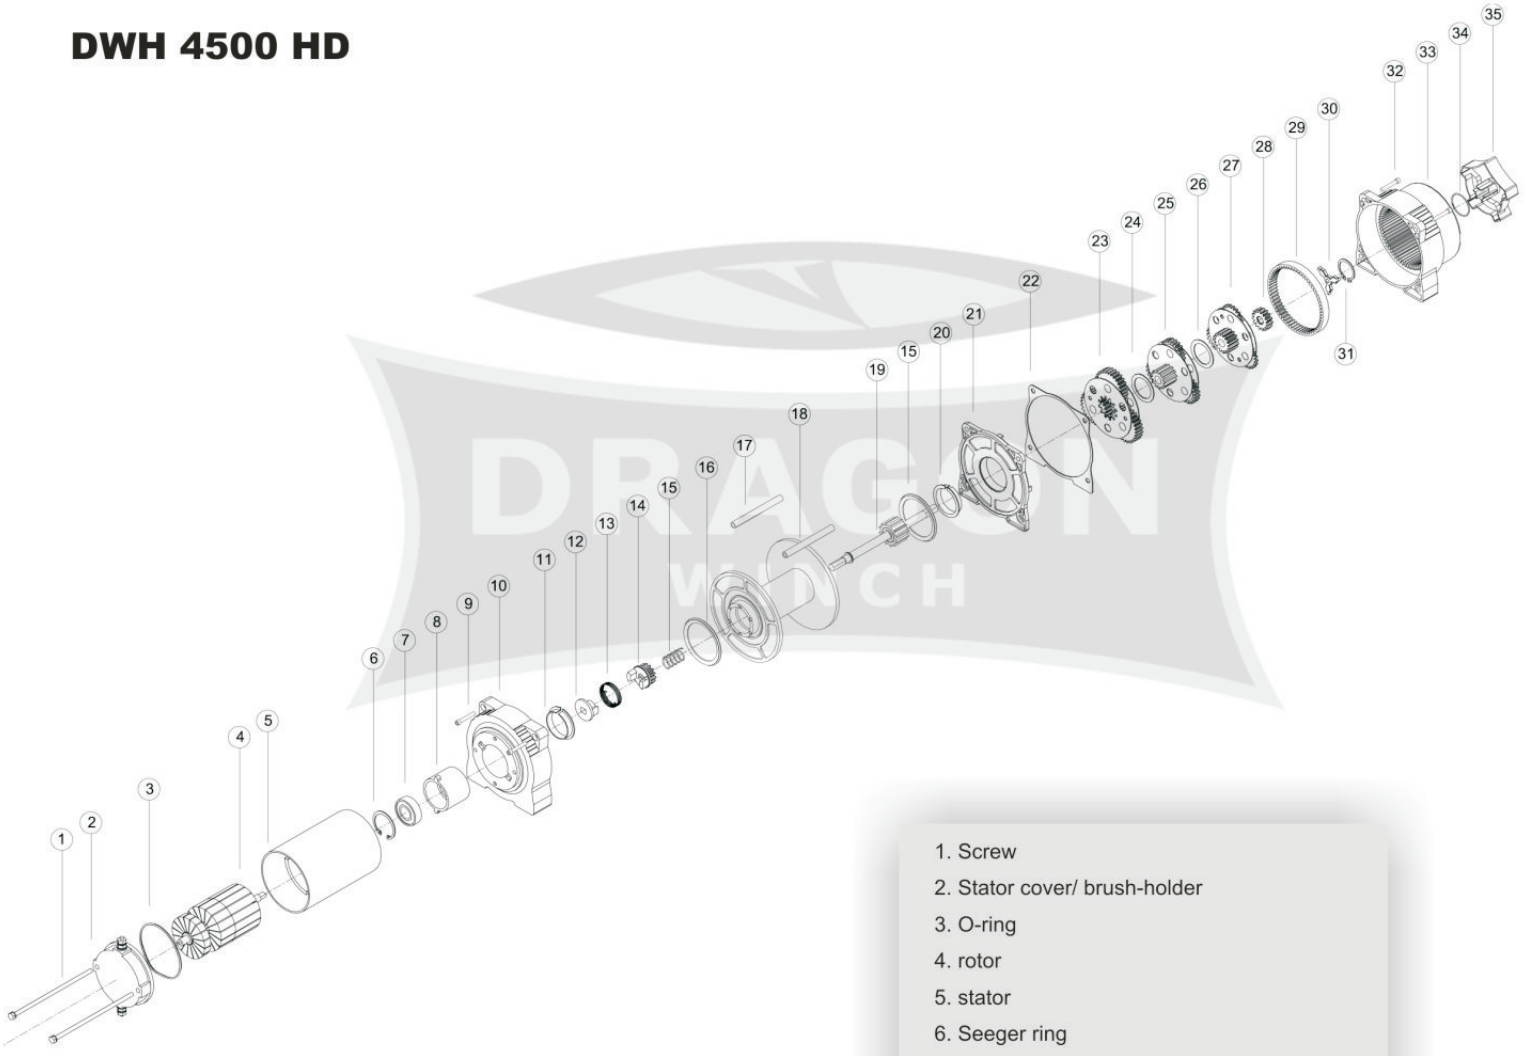

DWH 4500 HD

1. Screw
2. Stator cover/ brush-holder
3. O-ring
4. rotor
5. stator
6. Seeger ring
7. Bearing
8. Brake seat
9. Beam bolt
10. Assembly foot
11. Slide bearing
12. Brake driver
13. Brake spring
14. Brake
15. Compression spring
16. Drum seal
17. 18. Beam
19. Drive axle
20. Slide bearing
21. Gear cover
22. Gasket
23. 3rd stage of the gear
24. Washer
25. 2nd stage of the gear
26. Washer
27. 1st stage of the gear
28. Drive mode
29. Annular gear track
30. Driver
31. Seeger ring
32. Beam bolt
33. Gear housing
34. O-ring
35. In-Out switch